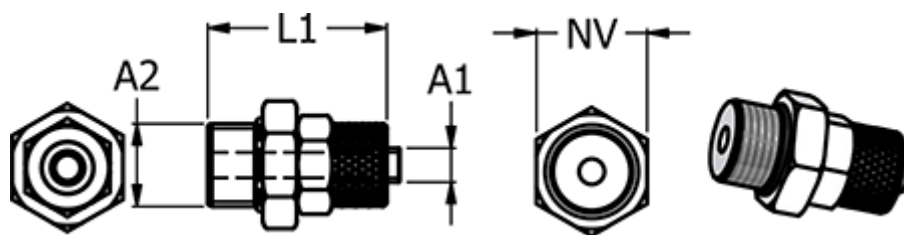

Article number: 5861113812

Description: Push-on fitting 11.1038-12, metal Ø12/10-G 3/8"
Straight connector

Measures

Hose Diameter A2	= 12/10
L1	= 33
NV	= 19
Thread A2	= G 3/8"